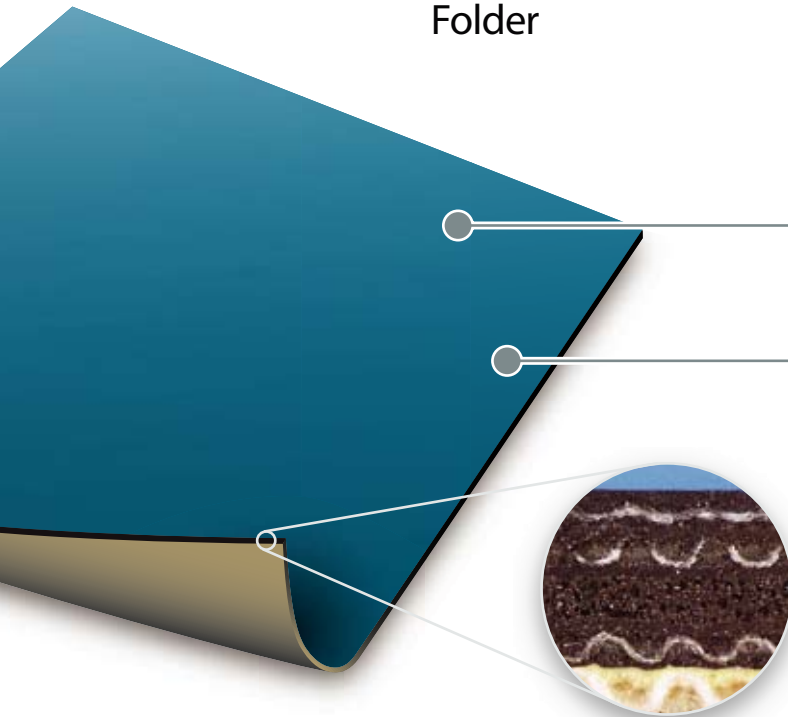

Rollin™

Folder

Applications:
Coldset Web

For Shaftless Presses

The Rollin Folder is ideal for shaftless presses.

True Neutral Feeding Blanket

The neutral feeding characteristics ensure optimal web tension through the press and good register.

Compressible Layer

Closed cell compressible layer for minimal sinking, improved rebound and increased stability.

Technical Details

COLOR:	Blue	INK COMPATIBILITY:	Conventional
SURFACE :	Microbuffed	ROUGHNESS :	Ra = 0.8 ÷ 1.2 μ
FEED CHARACTERISTIC :	Neutral	WATER AND SOLVENT PROTECTED :	Yes
AVAILABLE THICKNESS :	1.96 mm ± 0.02 (4 Ply)	BLANKET CONSTRUCTION:	Closed-cell Compressible

For more information please contact BFS Pressroom Solutions

t: 0118 930 5999 f: 0118 932 3335

sales@bfs-pressroomsolutions.co.uk / www.bfs-pressroomsolutions.co.uk / 5 Pincents Kiln Industrial Estate / Pincents Lane / Calcot/ Berkshire RG31 7SD

Leading the way in Specialist Printing Consumables