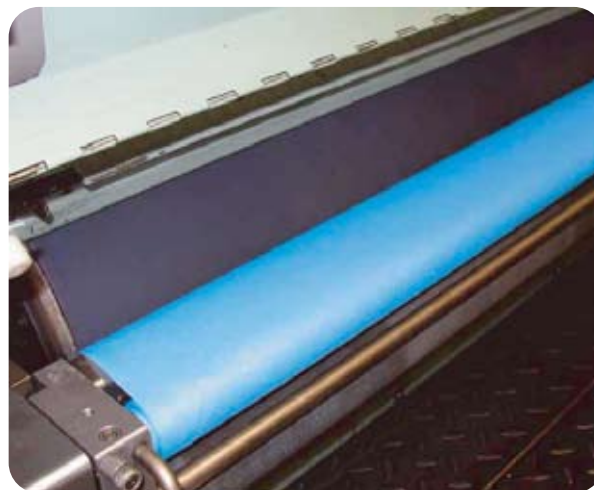

Leading the way in specialist printing consumables

Use

ICON Hi-Clean is a non-woven fabric specially developed for automatic blanket cleaning, it is ideal for removing ink and solvents from the blanket in an efficient way, keeping blankets at their very best.

ICON Hi-Clean is available in either jumbo or mini-roll formats.

Benefits

- **S** Balanced absorptive capacity
- **S** High tear resistance
- **S** Low lint
- **S** Excellent cleaning under wet conditions
- **S** Proven to have the best performance in the industry

**FOGRA Tested
& Approved**

Technical Data

Fabric Strength	65.8 - 74.2 gr/m²
Avg. Thickness	0.23mm
Tensile Strength	
MDN / 5x 10 cm	208.00
GDN / 5 x 10cm	53.00
Elongation MD	22.00%
Elongation CD	100.00%
Absorption Capacity	250 - 310 gr/m²